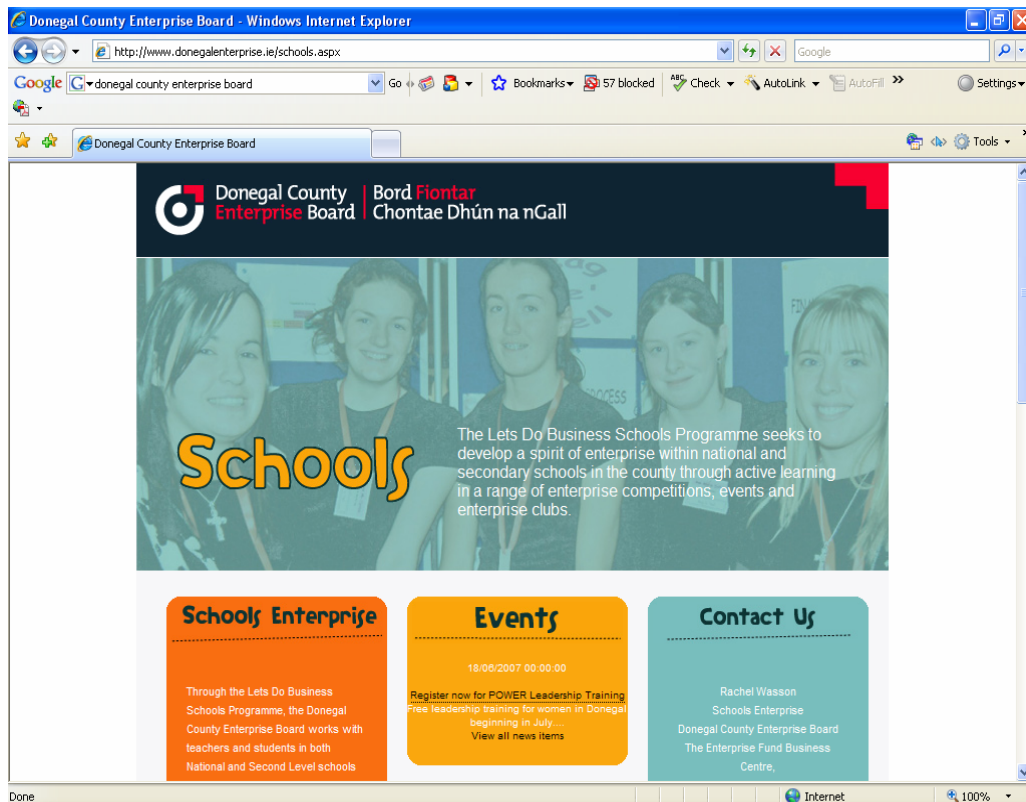

A screenshot of the Schools sub site: